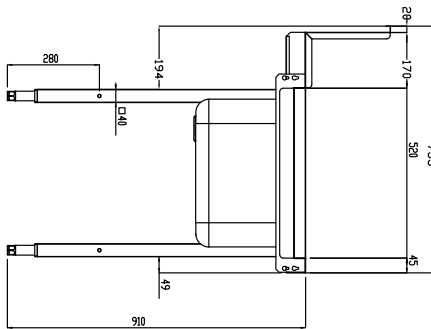

 Sink size 500x400x300mm with overflow pipe and drain
 hole. Basket direction: from right to left.

Main Features

- Supplied knocked-down and easy to assemble.
- Designed for 500x500 mm dishwashing racks.
- The table is intended to be directly connected with the rack type in the loading side from right to left direction.
- Suitable to be installed alone with the rack type dishwasher to save space.

Sustainability

- Stainless steel feet 50 mm adjustable in height to align the operation height between the dishwasher and table as well as to ensure that tables drain back into the dishwasher.

Optional Accessories

- 2 legs for floor mounted storing shelf PNC 855296
- Dish scraper PNC 855297
- Floor fastening kit for 2 square legs PNC 865386
- Removable bridge table, 800 mm PNC 865418
- Removable bridge table with hole, 800 mm PNC 865419
- Undershelf for dishwasher table, 1300 mm PNC 865481

APPROVAL: _____

Front

Side

D = Drain

Top

Key Information:

External dimensions, Width:	1300 mm
865406 (BHRPT6B11R)	
External dimensions, Depth:	755 mm
External dimensions, Height:	1170 mm
Net weight:	24 kg
Splashback Dimensions, Height:	260 mm
Basin dimensions:	