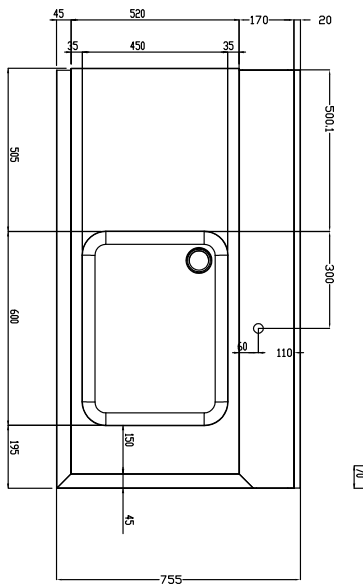

 Sink size 500x400x300mm with overflow pipe and drain
 hole. Basket direction: from right to left.

Main Features

- Supplied knocked-down and easy to assemble.
- Designed for 500x500 mm dishwashing racks.
- The table is intended to be directly connected with the rack type in the loading side from right to left direction.
- Suitable to be installed alone with the rack type dishwasher to save space.

Sustainability

- Stainless steel feet 50 mm adjustable in height to align the operation height between the dishwasher and table as well as to ensure that tables drain back into the dishwasher.

Optional Accessories

- 2 legs for floor mounted storing shelf PNC 855296
- Dish scraper PNC 855297
- Floor fastening kit for 2 square legs PNC 865386
- Removable bridge table, 800 mm PNC 865418
- Removable bridge table with hole, 800 mm PNC 865419
- Undershelf for dishwasher table, 1300 mm PNC 865481

APPROVAL: _____

Front

Side

D = Drain

Top

Key Information:

External dimensions, Width:	1300 mm
865406 (BHRPT6B11R)	
External dimensions, Depth:	755 mm
External dimensions, Height:	1170 mm
Net weight:	24 kg
Splashback Dimensions, Height:	260 mm
Basin dimensions:	