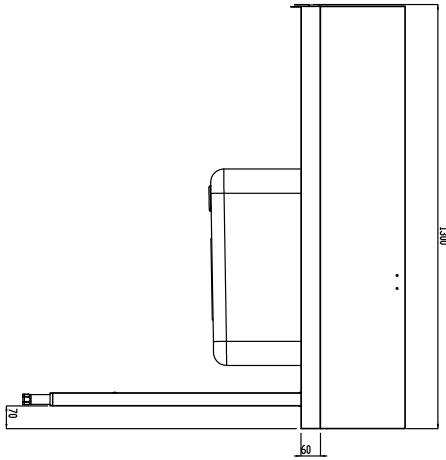

 Sink size 500x400x300mm with overflow pipe and drain
 hole. Basket direction: from right to left.

Main Features

- Supplied knocked-down and easy to assemble.
- Designed for 500x500 mm dishwashing racks.
- The table is intended to be directly connected with the rack type in the loading side from right to left direction.
- Suitable to be installed alone with the rack type dishwasher to save space.

Sustainability

- Stainless steel feet 50 mm adjustable in height to align the operation height between the dishwasher and table as well as to ensure that tables drain back into the dishwasher.

Optional Accessories

- 2 legs for floor mounted storing shelf PNC 855296
- Dish scraper PNC 855297
- Floor fastening kit for 2 square legs PNC 865386
- Removable bridge table, 800 mm PNC 865418
- Removable bridge table with hole, 800 mm PNC 865419
- Undershelf for dishwasher table, 1300 mm PNC 865481

APPROVAL: _____

Front

Side

D = Drain

Top

Key Information:

External dimensions, Width:	1300 mm
865406 (BHRPT6B11R)	
External dimensions, Depth:	755 mm
External dimensions, Height:	1170 mm
Net weight:	24 kg
Splashback Dimensions, Height:	260 mm
Basin dimensions:	